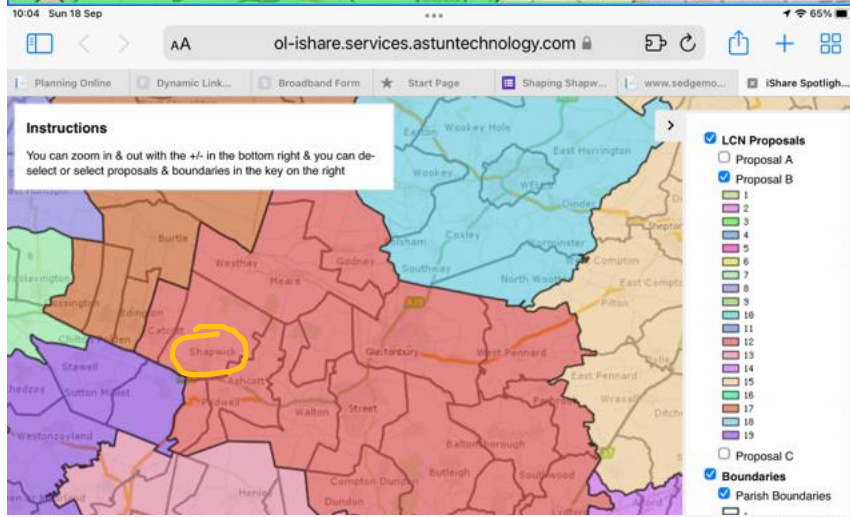

NB Proposals A & B are the same for Shapwick Parish: -

The new unitary authority will cover a large geographic area. It will be a big Council. LCNs will ensure local voices remain heard, partners are brought together, and decisions are taken with the benefit of local knowledge and experience. That's why we support them.